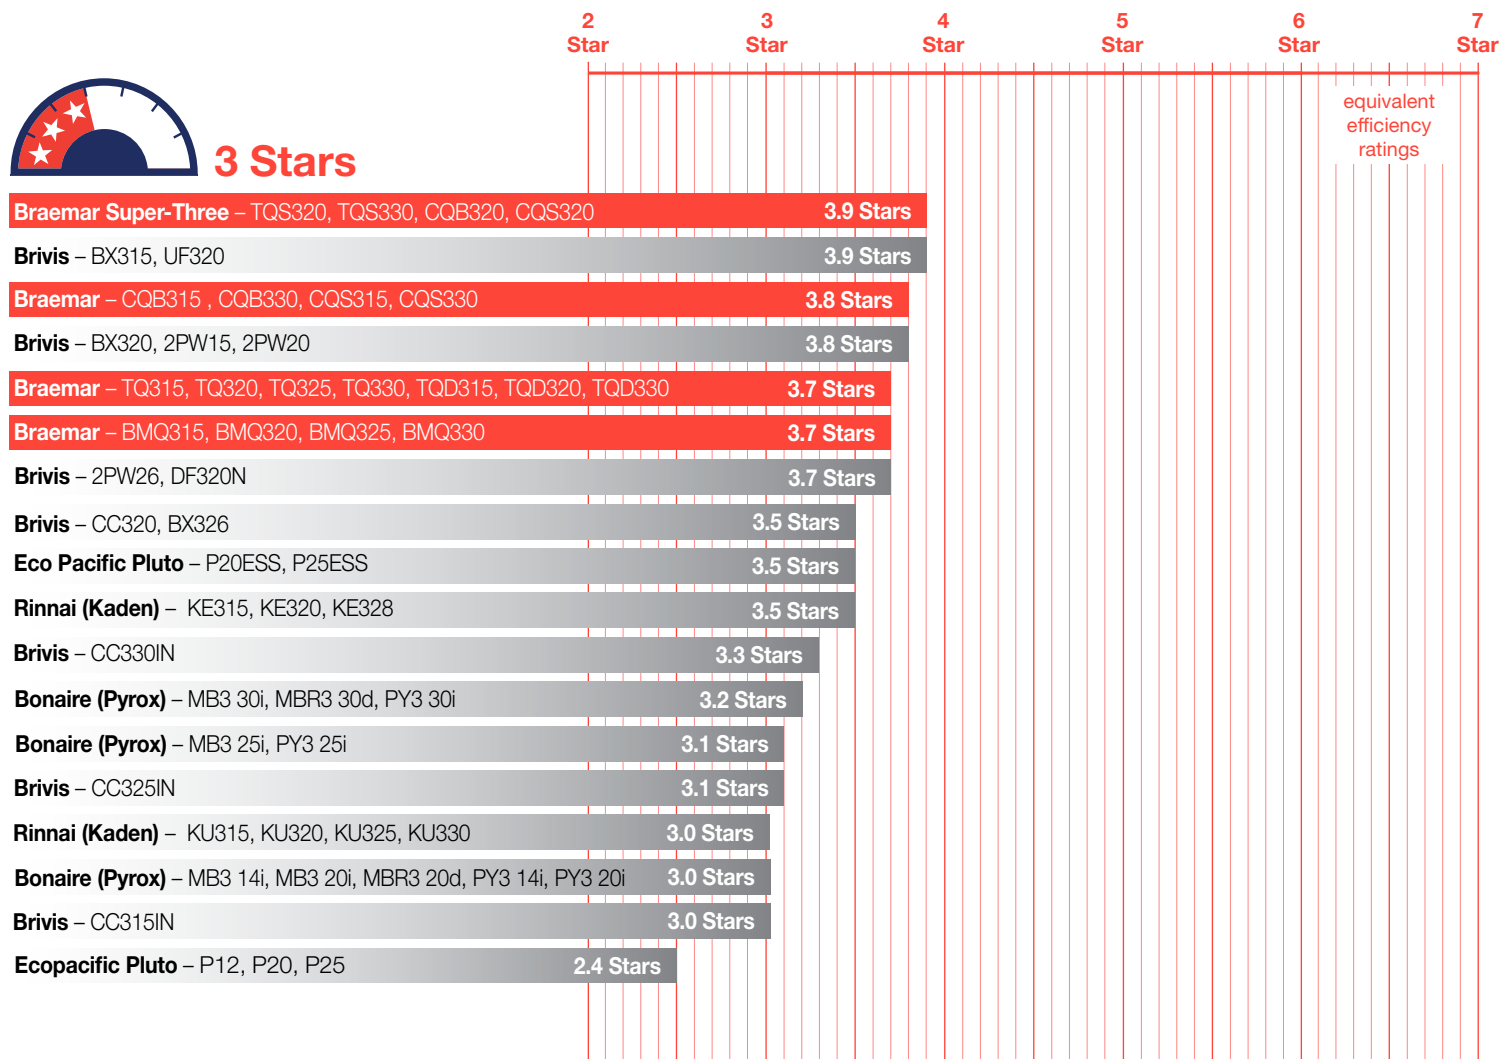

Ducted Gas Heating

Make and model comparison – 2019

*Star rating equivalent. Based on Australian Gas Association's results calculated in accordance with the testing methodology in AS/NZS5263.1.6:2016.

Note: With the exception of the three Braemar models which are star rating equivalents (based on Australian Gas Association (AGA) calculated test results), this star rating comparison was prepared from source information which is in the public domain, listed in the AGA product directory – December 2018 and also on its web site - www.aga.asn.au/product_directory. Ducted gas heating products listed pages 60-66. Extra air models not shown. LPG models not shown. Where star rating is the same for internal and external - only one model is quoted. Correct at date of printing February, 2019. Cat No M394 REV D (0219) CMSI